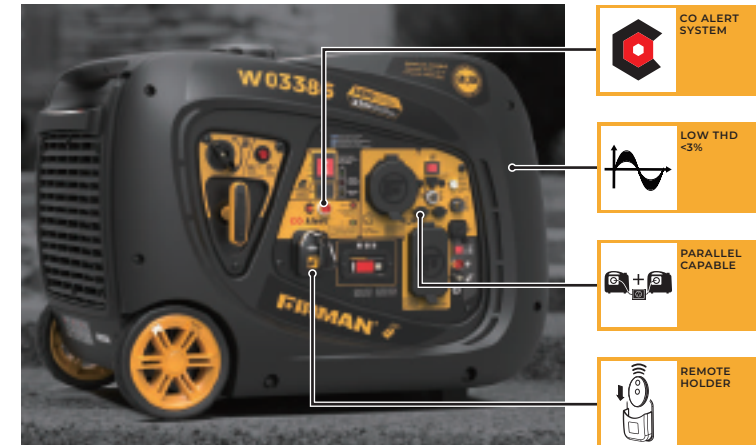

# W03386

All product specifications and certifications are subject to change.

**FIRMAN**  
POWER EQUIPMENT

8644 W. LUDLOW DR.  
PEORIA, AZ 85381  
1-844-347-6261

WWW.FIRMANPOWEREQUIPMENT.COM

3650 / 3300 WATT REMOTE START  
INVERTER PORTABLE GENERATOR  
EPA AND cETL CERTIFIED ANSI / PGMA G300-2018 COMPLIANT

UPC // 840876133866  
STARTING WATTS // 3650  
RUNNING WATTS // 3300  
VOLTAGE // 120V  
FREQUENCY // 60Hz  
ENGINE TYPE // OHV  
STARTING SYSTEM // REMOTE / ELECTRIC / RECOIL  
FUEL TANK VOLUME // 1.8 GAL  
RUN-TIME // UP TO 8.5 HRS (@25% LOAD)  
DECIBLES // 58 dB (@7m @25% LOAD)  
CARTON L×W×H // 26.6" × 18.9" × 19.3"  
GROSS WEIGHT // 103.6 LBS.  
UNIT WEIGHT // 91 LBS.  
UNITS PER PALLET // 8 / 12 / 16  
UNITS PER CONTAINER // 400 / 40HQ

## CONTROL PANEL

(2) 5-20R 20A-120V  
(1) TT-30R 30A-120V RV READY  
(1) DC OUTLET 8.3A-12V  
(1) USB OUTLET 2.1A-5V