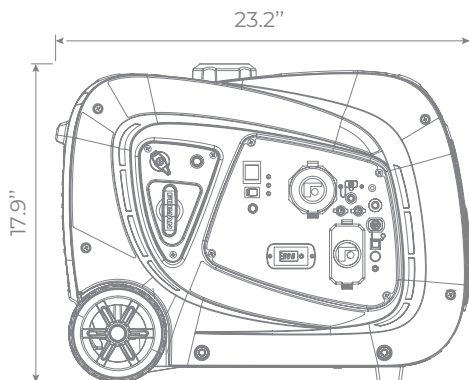

# W03386

All product specifications and certifications are subject to change.

**FIRMAN**  
POWER EQUIPMENT

8644 W. LUDLOW DR.  
PEORIA, AZ 85381  
1-844-347-6261

WWW.FIRMANPOWEREQUIPMENT.COM

3650 / 3300 WATT REMOTE START  
INVERTER PORTABLE GENERATOR  
EPA AND cETL CERTIFIED ANSI / PGMA G300-2018 COMPLIANT

UPC // 840876133866  
STARTING WATTS // 3650  
RUNNING WATTS // 3300  
VOLTAGE // 120V  
FREQUENCY // 60Hz  
ENGINE TYPE // OHV  
STARTING SYSTEM // REMOTE / ELECTRIC / RECOIL  
FUEL TANK VOLUME // 1.8 GAL  
RUN-TIME // UP TO 8.5 HRS (@25% LOAD)  
DECIBLES // 58 dB (@7m @25% LOAD)  
CARTON L×W×H // 26.6" × 18.9" × 19.3"  
GROSS WEIGHT // 103.6 LBS.  
UNIT WEIGHT // 91 LBS.  
UNITS PER PALLET // 8 / 12 / 16  
UNITS PER CONTAINER // 400 / 40HQ

## CONTROL PANEL

(2) 5-20R 20A-120V  
(1) TT-30R 30A-120V RV READY  
(1) DC OUTLET 8.3A-12V  
(1) USB OUTLET 2.1A-5V