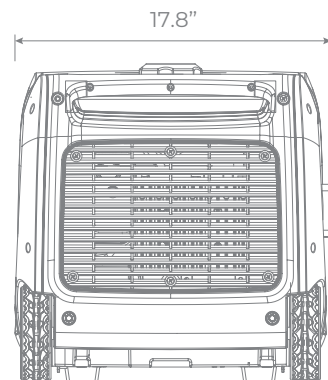

W03383

3650 / 3300 WATT REMOTE START
INVERTER PORTABLE GENERATOR
EPA CARB AND cETL CERTIFIED

FIRMAN®
POWER EQUIPMENT

8644 W. LUDLOW DR.
PEORIA, AZ 85381
1-844-347-6261

WWW.FIRMANPOWEREQUIPMENT.COM

UPC // 840876133835

STARTING WATTS // 3650

RUNNING WATTS // 3300

VOLTAGE // 120V

FREQUENCY // 60Hz

ENGINE TYPE // OHV

STARTING SYSTEM // REMOTE / ELECTRIC / RECOIL

FUEL TANK VOLUME // 1.8 GAL

RUN-TIME // UP TO 8 HRS (@25% LOAD)

DECIBLES // 58 dB (@7m @25% LOAD)

CARTON L×W×H // 26.6" × 18.9" × 19.3"

GROSS WEIGHT // 104 LBS.

UNIT WEIGHT // 91 LBS.

UNITS PER PALLET // 8 / 12 / 16

UNITS PER CONTAINER // 400 / 40HQ

CONTROL PANEL

(2) 5-20R 20A-120V

(1) TT-30R 30A-120V RV READY

(1) DC OUTLET 8.3A-12V

(1) USB OUTLET 2.1A-5V

BEST USED FOR