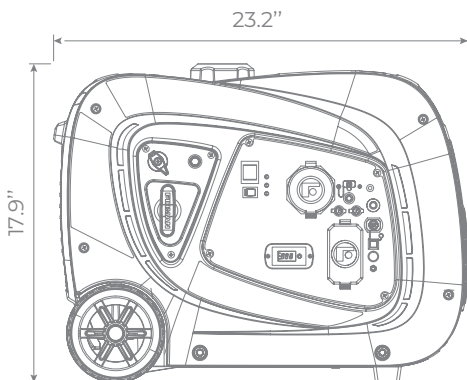

DECIBLES // 58 dB (@7m @25% LOAD)

CARTON L×W×H // 26.6" × 18.9" × 19.3"

GROSS WEIGHT // 104 LBS.

UNIT WEIGHT // 91 LBS.

UNITS PER PALLET // 8 / 12 / 16

UNITS PER CONTAINER // 400 / 40HQ

CONTROL PANEL

(2) 5-20R 20A-120V

(1) TT-30R 30A-120V RV READY

(1) DC OUTLET 8.3A-12V

(1) USB OUTLET 2.1A-5V

BEST USED FOR

W3650iR

Parallel Capable
Cepaz Paralelo
Capable parallele

3650
3300

Control panel area including a fuel tank cap, a red emergency stop button, and a yellow handle with the FIRMAN logo.